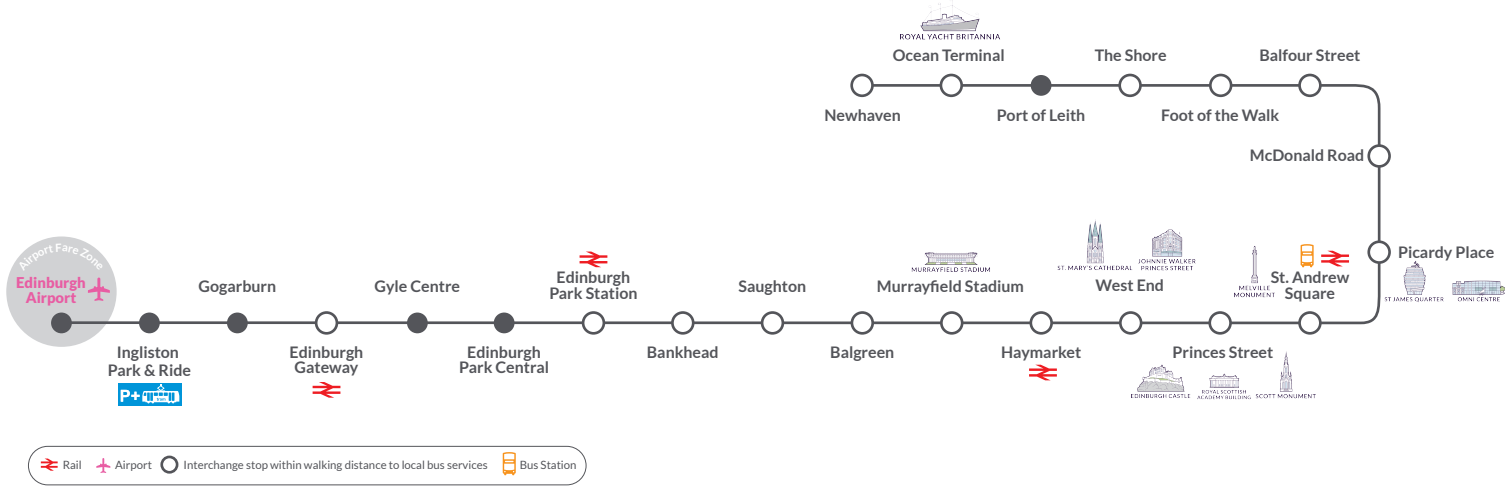

Timetable

December 2024

Rail
 Airport
 Interchange stop within walking distance to local bus services
 Bus Station

Edinburgh Airport - City Centre - Newhaven

Monday to Friday

Edinburgh Airport	-	-	-	-	-	06:30		19:00		22:52
Ingliston Park & Ride	-	-	-	-	-	06:32		19:02		22:54
Edinburgh Gateway	-	-	-	-	-	06:37		19:07		23:00
Gyle Centre	04:26	10 MINS UNTIL	06:10	06:19	06:27	06:34	06:39	19:09	10 MINS UNTIL	23:01
Edinburgh Park Station	04:29		06:13	06:22	06:30	06:37	06:43	19:13		23:05
Murrayfield Stadium	04:38		06:22	06:31	06:39	06:46	06:51	19:21		23:14
Haymarket	04:41		06:25	06:34	06:42	06:49	06:55	19:25		23:17
Princes Street	04:48		06:32	06:41	06:49	06:56	07:02	19:32		23:24
St Andrew Square	04:52	06:36	06:45	06:53	07:00	07:05	19:35	23:27		
Picardy Place	04:55	06:39	06:48	06:56	07:03	07:08	19:38	23:30		
Foot of the Walk	05:04	06:48	06:57	07:05	07:12	07:17	19:47	23:37		
Ocean Terminal	05:11	06:55	07:04	07:12	07:19	07:24	19:54	23:44		
Newhaven	05:15	06:59	07:08	07:16	07:23	07:28	19:58	23:47		

Saturday & Sunday

Newhaven	05:20	09:00	22:06	23:56
Ocean Terminal	05:23	09:03	22:09	23:59
Foot of the Walk	05:30	09:11	22:16	00:06
Picardy Place	05:37	09:18	22:23	00:13
St Andrew Square	05:40	09:21	22:26	00:16
Princes Street	05:43	09:24	22:29	00:19
Haymarket	05:49	09:30	22:35	00:25
Murrayfield Stadium	05:52	09:34	22:38	00:28
Edinburgh Park Station	06:01	09:42	22:47	00:37
Gyle Centre	06:05	09:46	22:51	00:41
Edinburgh Gateway	06:07	09:48	22:53	00:43
Ingliston Park & Ride	06:12	09:53	22:58	00:48
Edinburgh Airport	06:15	09:56	23:01	00:51