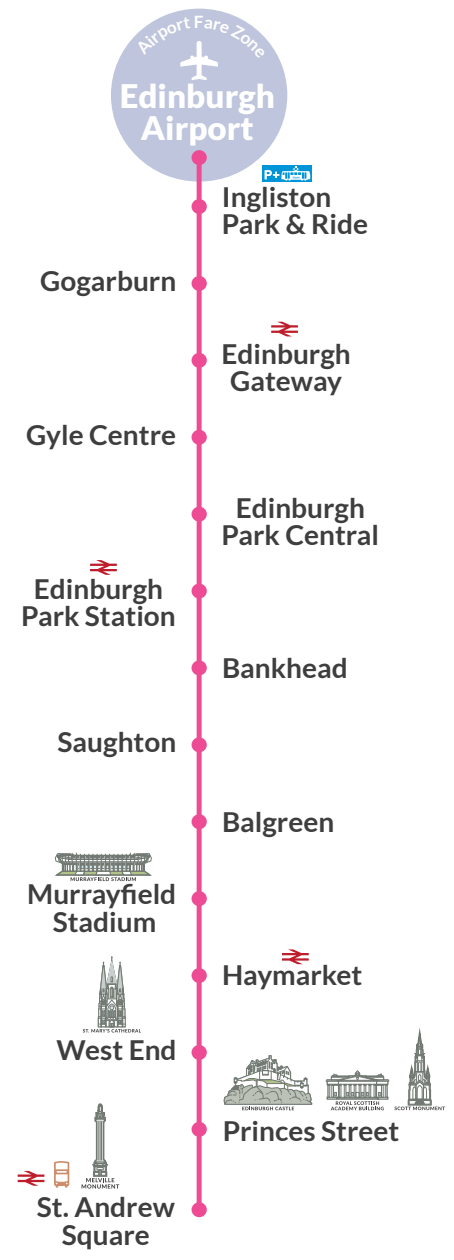

Timetable

April 2022

TOWARDS CITY CENTRE

Monday to Friday						
Edinburgh Airport	-	-	06:18	18:53	22:48	
Ingliston Park & Ride	-	-	06:20	18:55	22:50	
Edinburgh Gateway	-	-	06:25	19:01	22:55	
Gyle Centre	05:02	THEN FROM EVERY 10 MINS UNTIL	06:27	19:03	22:57	
Edinburgh Park Station	05:05		06:23	19:06	23:01	THEN FROM EVERY 7 MINS UNTIL
Murrayfield Stadium	05:12		06:32	19:15	23:09	THEN FROM EVERY 10 MINS UNTIL
Haymarket	05:15		06:36	19:19	23:13	
Princes Street	05:21		06:42	19:25	23:19	
St Andrew Square	05:23		06:44	19:28	23:22	

Saturday & Sunday						
Edinburgh Airport	-	-	06:20	08:03	18:53	22:48
Ingliston Park & Ride	-	-	06:22	08:05	18:55	22:50
Edinburgh Gateway	-	-	06:27	08:10	19:01	22:55
Gyle Centre	05:02	THEN FROM EVERY 10 MINS UNTIL	06:29	08:12	19:03	22:57
Edinburgh Park Station	05:05		06:33	08:16	19:06	23:01
Murrayfield Stadium	05:12		06:41	08:25	19:15	23:09
Haymarket	05:15		06:45	08:28	19:19	23:13
Princes Street	05:21		06:51	08:34	19:25	23:19
St Andrew Square	05:23		06:52	08:37	19:28	23:22

TOWARDS AIRPORT

Monday to Friday						
St Andrew Square	05:32	06:47	19:02	23:32		
Princes Street	05:35	06:50	19:04	23:35		
Haymarket	05:41	06:56	19:11	23:41		
Murrayfield Stadium	05:44	06:59	19:14	23:44		
Edinburgh Park Station	05:53	07:08	19:22	23:53		
Gyle Centre	05:56	07:11	19:26	23:56	THEN FROM EVERY 10 MINS UNTIL	
Edinburgh Gateway	05:58	07:13	19:28	23:58		
Ingliston Park & Ride	06:04	07:19	19:33	00:04		
Edinburgh Airport	06:07	07:22	19:37	00:07		

Saturday & Sunday						
St Andrew Square	05:32	08:39	18:59	23:32		
Princes Street	05:35	08:42	19:04	23:35		
Haymarket	05:41	08:48	19:11	23:41		
Murrayfield Stadium	05:44	08:51	19:14	23:44		
Edinburgh Park Station	05:53	09:00	19:22	23:53		
Gyle Centre	05:56	09:04	19:26	23:56	THEN FROM EVERY 10 MINS UNTIL	
Edinburgh Gateway	05:58	09:06	19:28	23:58		
Ingliston Park & Ride	06:04	09:11	19:33	00:04		
Edinburgh Airport	06:07	09:14	19:37	00:07		