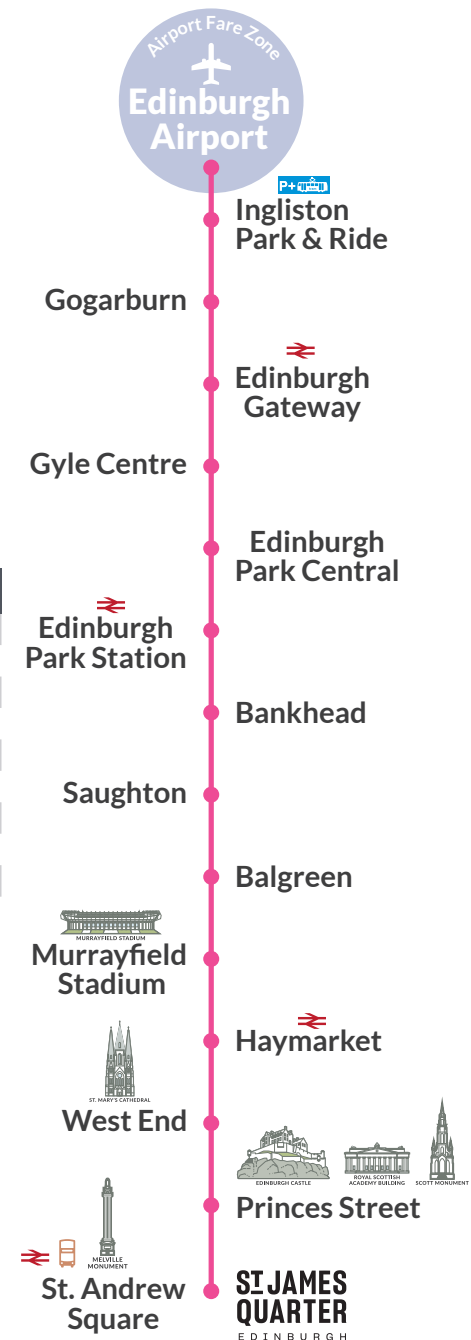

Temporary Timetable

From 21st November 2022

TOWARDS CITY CENTRE

Monday to Sunday		TOWARDS CITY CENTRE			
Edinburgh Airport	-	-	06:18	-	22:48
Ingliston Park & Ride	-	-	06:20	-	22:50
Edinburgh Gateway	-	THEN FROM EVERY	06:26	THEN FROM EVERY	22:55
Gyle Centre	04:58	15 MINS UNTIL	06:13	06:28	22:57
Edinburgh Park Station	05:01	15 MINS UNTIL	06:16	06:31	23:01
Murrayfield Stadium	05:10	15 MINS UNTIL	06:25	06:40	23:09
Haymarket	05:14	15 MINS UNTIL	06:29	06:44	23:13
Princes Street	05:20	15 MINS UNTIL	06:35	06:50	23:19
St Andrew Square	05:23	15 MINS UNTIL	06:40	06:55	23:24

TOWARDS AIRPORT

Monday to Sunday		TOWARDS EDINBURGH AIRPORT	
St Andrew Square	05:32	23:30	-
Princes Street	05:35	23:35	-
Haymarket	05:41	23:41	-
Murrayfield Stadium	05:44	23:44	-
Edinburgh Park Station	05:53	23:53	-
Gyle Centre	05:56	23:57	-
Edinburgh Gateway	05:58	23:59	-
Ingliston Park & Ride	06:04	00:04	-
Edinburgh Airport	06:07	00:07	-

Transport for Edinburgh

Plan your journey on the official app for **Edinburgh Trams & Lothian Buses.**

One city, many journeys.

Download the **Transport for Edinburgh** app or visit edinburghtrams.com to plan your journey.