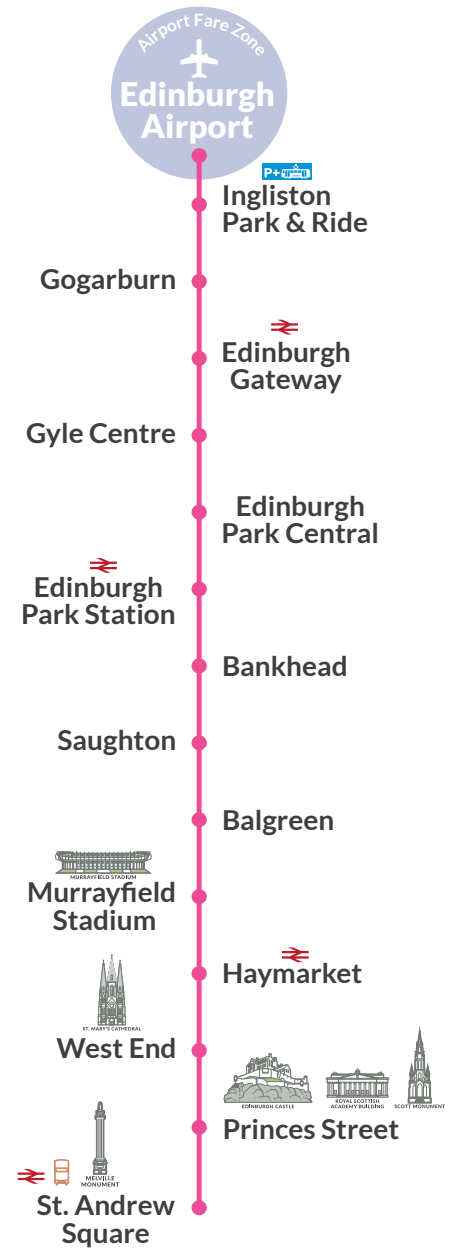

Timetable

April 2022

TOWARDS CITY CENTRE

Monday to Friday										
Edinburgh Airport	-	-	06:18	-	18:53	-	22:48			
Ingliston Park & Ride	-	-	06:20	-	18:55	-	22:50			
Edinburgh Gateway	-	-	06:25	-	19:01	-	22:55			
Gyle Centre	05:02	THEN FROM EVERY	06:27	06:27	19:03	THEN FROM EVERY	22:57			
Edinburgh Park Station	05:05	10 MINS UNTIL	06:23	06:31	19:06	7 MINS UNTIL	23:01			
Murrayfield Stadium	05:12		06:32	06:40	19:15		23:09			
Haymarket	05:15		06:36	06:43	19:19	10 MINS UNTIL	23:13			
Princes Street	05:21		06:42	06:49	19:25		23:19			
St Andrew Square	05:23		06:44	06:52	19:28		23:22			

TOWARDS AIRPORT

Monday to Friday										
St Andrew Square	05:32	-	06:47	-	19:02	-	23:32			
Princes Street	05:35	-	06:50	-	19:04	-	23:35			
Haymarket	05:41	THEN FROM EVERY	06:56	19:11	23:41					
Murrayfield Stadium	05:44	10 MINS UNTIL	06:59	19:14	23:44					
Edinburgh Park Station	05:53		07:08	19:22	23:53					
Gyle Centre	05:56		07:11	19:26	23:56					
Edinburgh Gateway	05:58		07:13	19:28	23:58					
Ingliston Park & Ride	06:04		07:19	19:33	00:04					
Edinburgh Airport	06:07		07:22	19:37	00:07					

Saturday & Sunday										
St Andrew Square	05:32	-	08:39	-	18:59	-	23:32			
Princes Street	05:35	-	08:42	-	19:04	-	23:35			
Haymarket	05:41	THEN FROM EVERY	08:48	19:11	23:41					
Murrayfield Stadium	05:44	10 MINS UNTIL	08:51	19:14	23:44					
Edinburgh Park Station	05:53		09:00	19:22	23:53					
Gyle Centre	05:56		09:04	19:26	23:56					
Edinburgh Gateway	05:58		09:06	19:28	23:58					
Ingliston Park & Ride	06:04		09:11	19:33	00:04					
Edinburgh Airport	06:07		09:14	19:37	00:07					