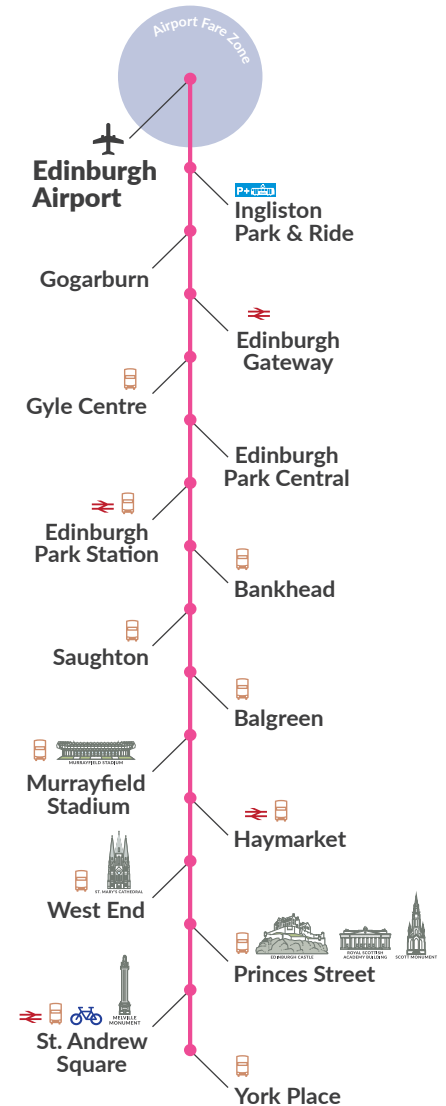

Timetable

7 June 2021

TOWARDS CITY CENTRE

Monday to Friday										
Edinburgh Airport	-	-	06:18	-	18:53	-	22:48			
Ingliston Park & Ride	-	-	06:20	-	18:55	-	22:50			
Edinburgh Gateway	-	-	06:25	-	19:01	-	22:55			
Gyle Centre	05:02	THEN FROM EVERY 10 MINS UNTIL	06:20	06:27	19:03	THEN FROM EVERY 10 MINS UNTIL	22:57			
Edinburgh Park Station	05:05		06:23	06:31	19:06	3-7 MINS UNTIL	23:01			
Murrayfield Stadium	05:12		06:32	06:40	19:15	10 MINS UNTIL	23:09			
Haymarket	05:15		06:36	06:43	19:19		23:13			
Princes Street	05:21		06:42	06:49	19:25		23:19			
York Place	05:26		06:47	06:54	19:30		23:24			

TOWARDS AIRPORT

Monday to Friday										
York Place	05:30	-	06:45	-	18:59	-	23:30			
Princes Street	05:35	THEN FROM EVERY 10 MINS UNTIL	06:50	07:00	19:04	THEN FROM EVERY 10 MINS UNTIL	23:35			
Haymarket	05:41		06:56	07:06	19:11		23:41			
Murrayfield Stadium	05:44		06:59	07:09	19:14		23:44			
Edinburgh Park Station	05:53		07:08	07:18	19:22		23:53			
Gyle Centre	05:56		07:11	07:21	19:26		23:56			
Edinburgh Gateway	05:58		07:13	07:23	19:28		23:58			
Ingliston Park & Ride	06:04		07:19	07:29	19:33		00:04			
Edinburgh Airport	06:07		07:22	07:32	19:37		00:07			

Saturday & Sunday										
York Place	05:30	-	08:37	-	18:59	-	23:30			
Princes Street	05:35	THEN FROM EVERY 10 MINS UNTIL	08:42	08:52	19:04	THEN FROM EVERY 10 MINS UNTIL	23:35			
Haymarket	05:41		08:48	08:58	19:11		23:41			
Murrayfield Stadium	05:44		08:51	09:01	19:14		23:44			
Edinburgh Park Station	05:53		09:00	09:10	19:22		23:53			
Gyle Centre	05:56		09:04	09:14	19:26		23:56			
Edinburgh Gateway	05:58		09:06	09:16	19:28		23:58			
Ingliston Park & Ride	06:04		09:11	09:21	19:33		00:04			
Edinburgh Airport	06:07		09:14	09:24	19:37		00:07			