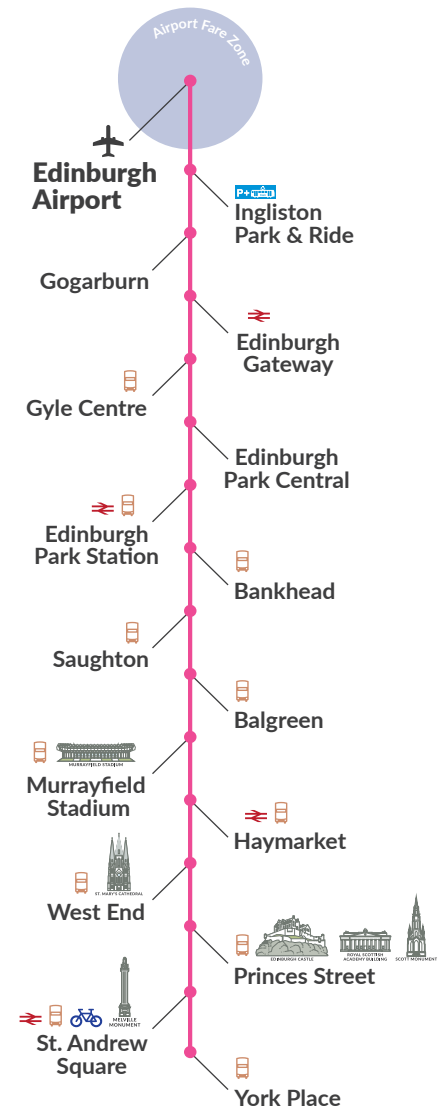

Temporary Timetable

Monday 1 June 2020 until further notice

TOWARDS CITY CENTRE

Monday to Sunday					
Edinburgh Airport	-	-	06:18	-	22:48
Ingliston Park & Ride	-	-	06:20	-	22:50
Gogarburn	-	-	06:24	-	22:54
Edinburgh Gateway	-	-	06:26	-	22:56
Gyle Centre	04:58	-	06:13	06:28	22:58
Edinburgh Park Central	04:59	-	06:14	06:29	22:59
Edinburgh Park Station	05:01	THEN EVERY 15 MINS UNTIL	06:16	06:31	23:01
Bankhead	05:03	THEN EVERY 15 MINS UNTIL	06:18	06:33	23:03
Saughton	05:05	THEN EVERY 15 MINS UNTIL	06:20	06:35	23:05
Balgreen	05:08	THEN EVERY 15 MINS UNTIL	06:23	06:38	23:08
Murrayfield Stadium	05:10	THEN EVERY 15 MINS UNTIL	06:25	06:40	23:10
Haymarket	05:14	THEN EVERY 15 MINS UNTIL	06:29	06:44	23:14
West End	05:16	THEN EVERY 15 MINS UNTIL	06:31	06:46	23:16
Princes Street	05:20	THEN EVERY 15 MINS UNTIL	06:35	06:50	23:20
St Andrew Square	05:22	THEN EVERY 15 MINS UNTIL	06:37	06:52	23:22
York Place	05:25	THEN EVERY 15 MINS UNTIL	06:40	06:55	23:25

TOWARDS AIRPORT

Monday to Sunday		
York Place	05:30	23:30
St Andrew Square	05:32	23:32
Princes Street	05:35	23:35
West End	05:38	23:38
Haymarket	05:41	23:41
Murrayfield Stadium	05:44	23:44
Balgreen	05:46	23:46
Saughton	05:49	23:49
Bankhead	05:51	23:51
Edinburgh Park Station	05:53	23:53
Edinburgh Park Central	05:55	23:55
Gyle Centre	05:57	23:57
Edinburgh Gateway	05:59	23:59
Gogarburn	06:01	00:01
Ingliston Park & Ride	06:04	00:04
Edinburgh Airport	06:07	00:07

Due to current extraordinary circumstances, some journeys may operate part route or be cancelled at short notice.

Edinburgh Trams endeavours to provide a 15 minute service however the most up to date information can be found on our Twitter page, the Transport for Edinburgh app and at edinburghtrams.com