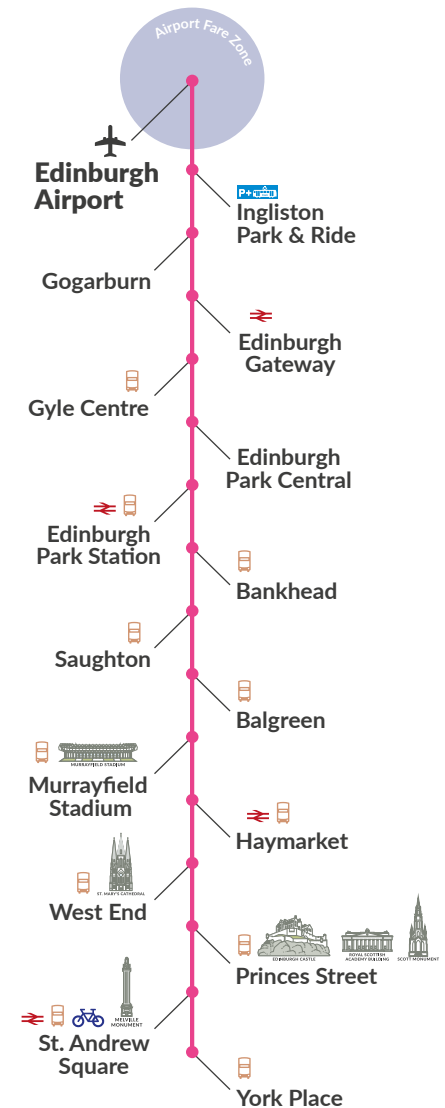

Temporary Reduced Timetable

Sunday 12 April 2020 until further notice

TOWARDS CITY CENTRE

Monday to Sunday						
Edinburgh Airport	-	-	06:18	-	18:48	22:48
Ingliston Park & Ride	-	-	06:20	-	18:50	22:50
Gogarburn	-	-	06:24	-	18:54	22:54
Edinburgh Gateway	-	-	06:26	-	18:56	22:56
Gyle Centre	04:58	06:13	06:28	18:58	22:58	
Edinburgh Park Central	04:59	06:14	06:29	18:59	22:59	
Edinburgh Park Station	05:01	06:16	06:31	19:01	23:01	
Bankhead	05:03	06:18	06:33	19:03	23:03	
Saughton	05:05	06:20	06:35	19:05	23:05	
Balgreen	05:08	06:23	06:38	19:08	23:08	
Murrayfield Stadium	05:10	06:25	06:40	19:10	23:10	
Haymarket	05:14	06:29	06:44	19:14	23:14	
West End	05:16	06:31	06:46	19:16	23:16	
Princes Street	05:20	06:35	06:50	19:20	23:20	
St Andrew Square	05:22	06:37	06:52	19:22	23:22	
York Place	05:25	06:40	06:55	19:25	23:25	

TOWARDS AIRPORT

Monday to Sunday			
York Place	05:30	19:30	23:30
St Andrew Square	05:32	19:32	23:32
Princes Street	05:35	19:35	23:35
West End	05:38	19:38	23:38
Haymarket	05:41	19:41	23:41
Murrayfield Stadium	05:44	19:44	23:44
Balgreen	05:46	19:46	23:46
Saughton	05:49	19:49	23:49
Bankhead	05:51	19:51	23:51
Edinburgh Park Station	05:53	19:53	23:53
Edinburgh Park Central	05:55	19:55	23:55
Gyle Centre	05:57	19:57	23:57
Edinburgh Gateway	05:59	19:59	23:59
Gogarburn	06:01	20:01	00:01
Ingliston Park & Ride	06:04	20:04	00:04
Edinburgh Airport	06:07	20:07	00:07

Due to current extraordinary circumstances, some journeys may operate part route or be cancelled at short notice.

Edinburgh Trams endeavours to provide the above service however the most up to date information can be found on our Twitter page, the Transport for Edinburgh app and at edinburghtrams.com