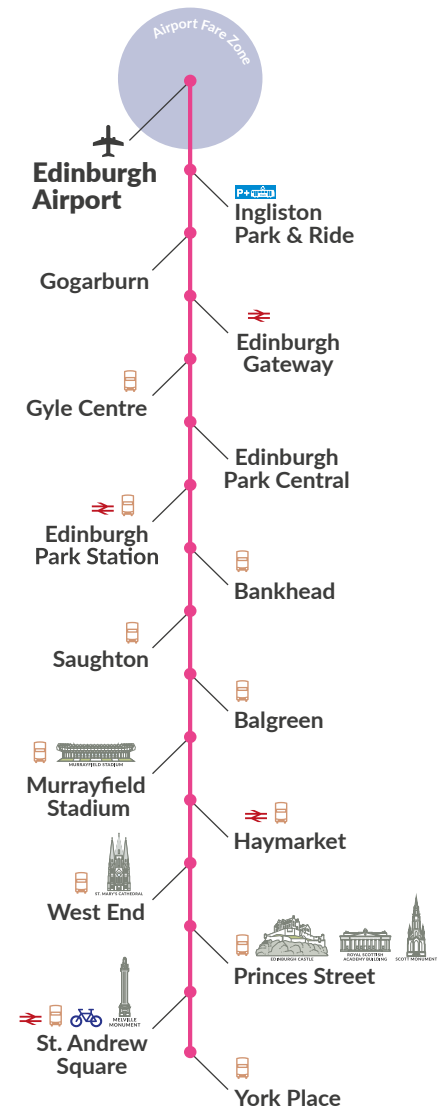

Temporary Reduced Timetable

Sunday 22 March 2020 until further notice

TOWARDS CITY CENTRE

Monday to Sunday					
Edinburgh Airport	-	-	06:18	-	22:48
Ingliston Park & Ride	-	-	06:20	-	22:50
Edinburgh Gateway	-	-	06:26	-	22:55
Gyle Centre	04:58	-	06:13	06:28	22:57
Edinburgh Park Station	05:01	06:16	06:31	06:31	23:01
Murrayfield Stadium	05:10	06:25	06:40	06:40	23:09
Haymarket	05:14	06:29	06:44	06:44	23:13
Princes Street	05:20	06:35	06:50	06:50	23:19
York Place	05:25	06:40	06:55	06:55	23:24

TOWARDS AIRPORT

Monday to Sunday		
York Place	05:30	23:30
Princes Street	05:35	23:35
Haymarket	05:41	23:41
Murrayfield Stadium	05:44	23:44
Edinburgh Park Station	05:53	23:53
Gyle Centre	05:56	23:57
Edinburgh Gateway	05:58	23:59
Ingliston Park & Ride	06:04	00:04
Edinburgh Airport	06:07	00:07

Due to current extraordinary circumstances, some journeys may operate part route or be cancelled at short notice. Edinburgh Trams endeavours to provide a 15 minute service however the most up to date information can be found on our Twitter page, the Transport for Edinburgh app and at edinburghtrams.com