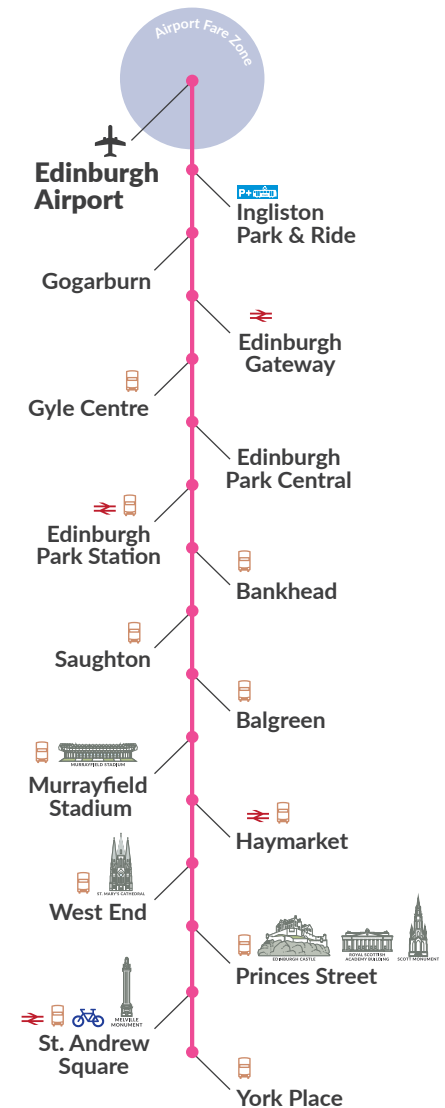

Temporary Reduced Timetable

Sunday 22 March until further notice

TOWARDS CITY CENTRE

Monday to Sunday					
Edinburgh Airport	-	-	06:18	-	22:48
Ingliston Park & Ride	-	-	06:20	-	22:50
Gogarburn	-	-	06:24	-	22:54
Edinburgh Gateway	-	-	06:26	-	22:56
Gyle Centre	04:58	-	06:13	06:28	22:58
Edinburgh Park Central	04:59	-	06:14	06:29	22:59
Edinburgh Park Station	05:01	THEN EVERY 15 MINS UNTIL	06:16	06:31	23:01
Bankhead	05:03	-	06:18	06:33	23:03
Saughton	05:05	-	06:20	06:35	23:05
Balgreen	05:08	-	06:23	06:38	23:08
Murrayfield Stadium	05:10	-	06:25	06:40	23:10
Haymarket	05:14	-	06:29	06:44	23:14
West End	05:16	-	06:31	06:46	23:16
Princes Street	05:20	-	06:35	06:50	23:20
St Andrew Square	05:22	-	06:37	06:52	23:22
York Place	05:25	-	06:40	06:55	23:25

TOWARDS AIRPORT

Monday to Sunday		
York Place	05:30	23:30
St Andrew Square	05:32	23:32
Princes Street	05:35	23:35
West End	05:38	23:38
Haymarket	05:41	23:41
Murrayfield Stadium	05:44	23:44
Balgreen	05:46	23:46
Saughton	05:49	23:49
Bankhead	05:51	23:51
Edinburgh Park Station	05:53	23:53
Edinburgh Park Central	05:55	23:55
Gyle Centre	05:57	23:57
Edinburgh Gateway	05:59	23:59
Gogarburn	06:01	00:01
Ingliston Park & Ride	06:04	00:04
Edinburgh Airport	06:07	00:07

Due to current extraordinary circumstances, some journeys may operate part route or be cancelled at short notice.

Edinburgh Trams endeavours to provide a 15 minute service however the most up to date information can be found on our Twitter page, the Transport for Edinburgh app and at edinburghtrams.com