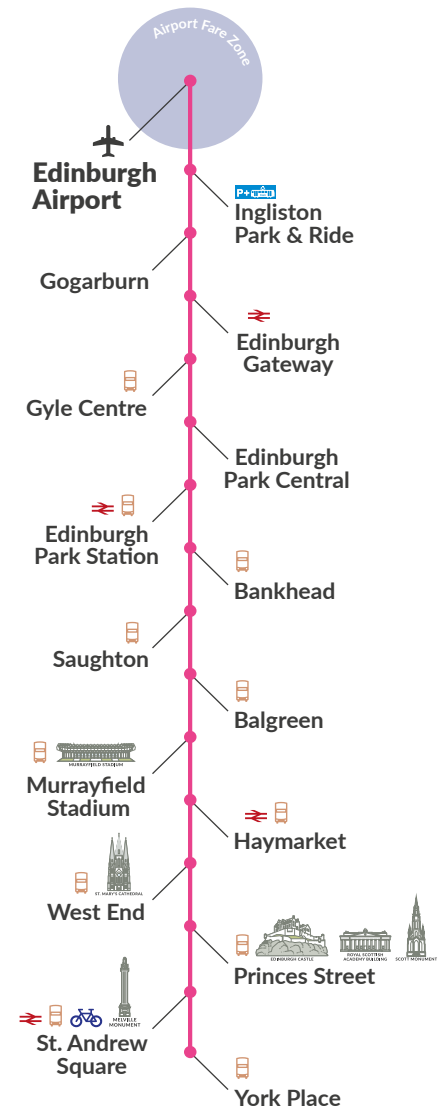

Timetable

1 June 2018

TOWARDS CITY CENTRE

Monday to Friday						
Edinburgh Airport	-	-	06:18	18:53	22:48	
Ingliston Park & Ride	-	-	06:20	18:55	22:50	
Edinburgh Gateway	-	-	06:25	19:01	22:55	
Gyle Centre	05:02	THEN FROM EVERY 10 MINS UNTIL	06:27	19:03	22:57	
Edinburgh Park Station	05:05		06:23	19:06	23:01	THEN FROM EVERY 3-7 MINS UNTIL
Murrayfield Stadium	05:12		06:32	19:15	23:09	THEN FROM EVERY 10 MINS UNTIL
Haymarket	05:15		06:36	19:19	23:13	
Princes Street	05:21		06:42	19:25	23:19	
York Place	05:26		06:47	19:30	23:24	

TOWARDS AIRPORT

Monday to Friday						
York Place	05:30		06:45	18:59	23:30	
Princes Street	05:35		06:50	19:04	23:35	
Haymarket	05:41	THEN FROM EVERY 10 MINS UNTIL	06:56	19:11	23:41	
Murrayfield Stadium	05:44		06:59	19:14	23:44	
Edinburgh Park Station	05:53		07:08	19:22	23:53	THEN FROM EVERY 10 MINS UNTIL
Gyle Centre	05:56		07:11	19:26	23:56	THEN FROM EVERY 3-7 MINS UNTIL
Edinburgh Gateway	05:58		07:13	19:28	23:58	THEN FROM EVERY 10 MINS UNTIL
Ingliston Park & Ride	06:04		07:19	19:33	00:04	
Edinburgh Airport	06:07		07:22	19:37	00:07	

Saturday & Sunday						
York Place	05:30		08:37	18:59	23:30	
Princes Street	05:35		08:42	19:04	23:35	
Haymarket	05:41	THEN FROM EVERY 10 MINS UNTIL	08:48	19:11	23:41	
Murrayfield Stadium	05:44		08:51	19:14	23:44	
Edinburgh Park Station	05:53		09:00	19:22	23:53	THEN FROM EVERY 7 MINS UNTIL
Gyle Centre	05:56		09:04	19:26	23:56	THEN FROM EVERY 10 MINS UNTIL
Edinburgh Gateway	05:58		09:06	19:28	23:58	
Ingliston Park & Ride	06:04		09:11	19:33	00:04	
Edinburgh Airport	06:07		09:14	19:37	00:07	