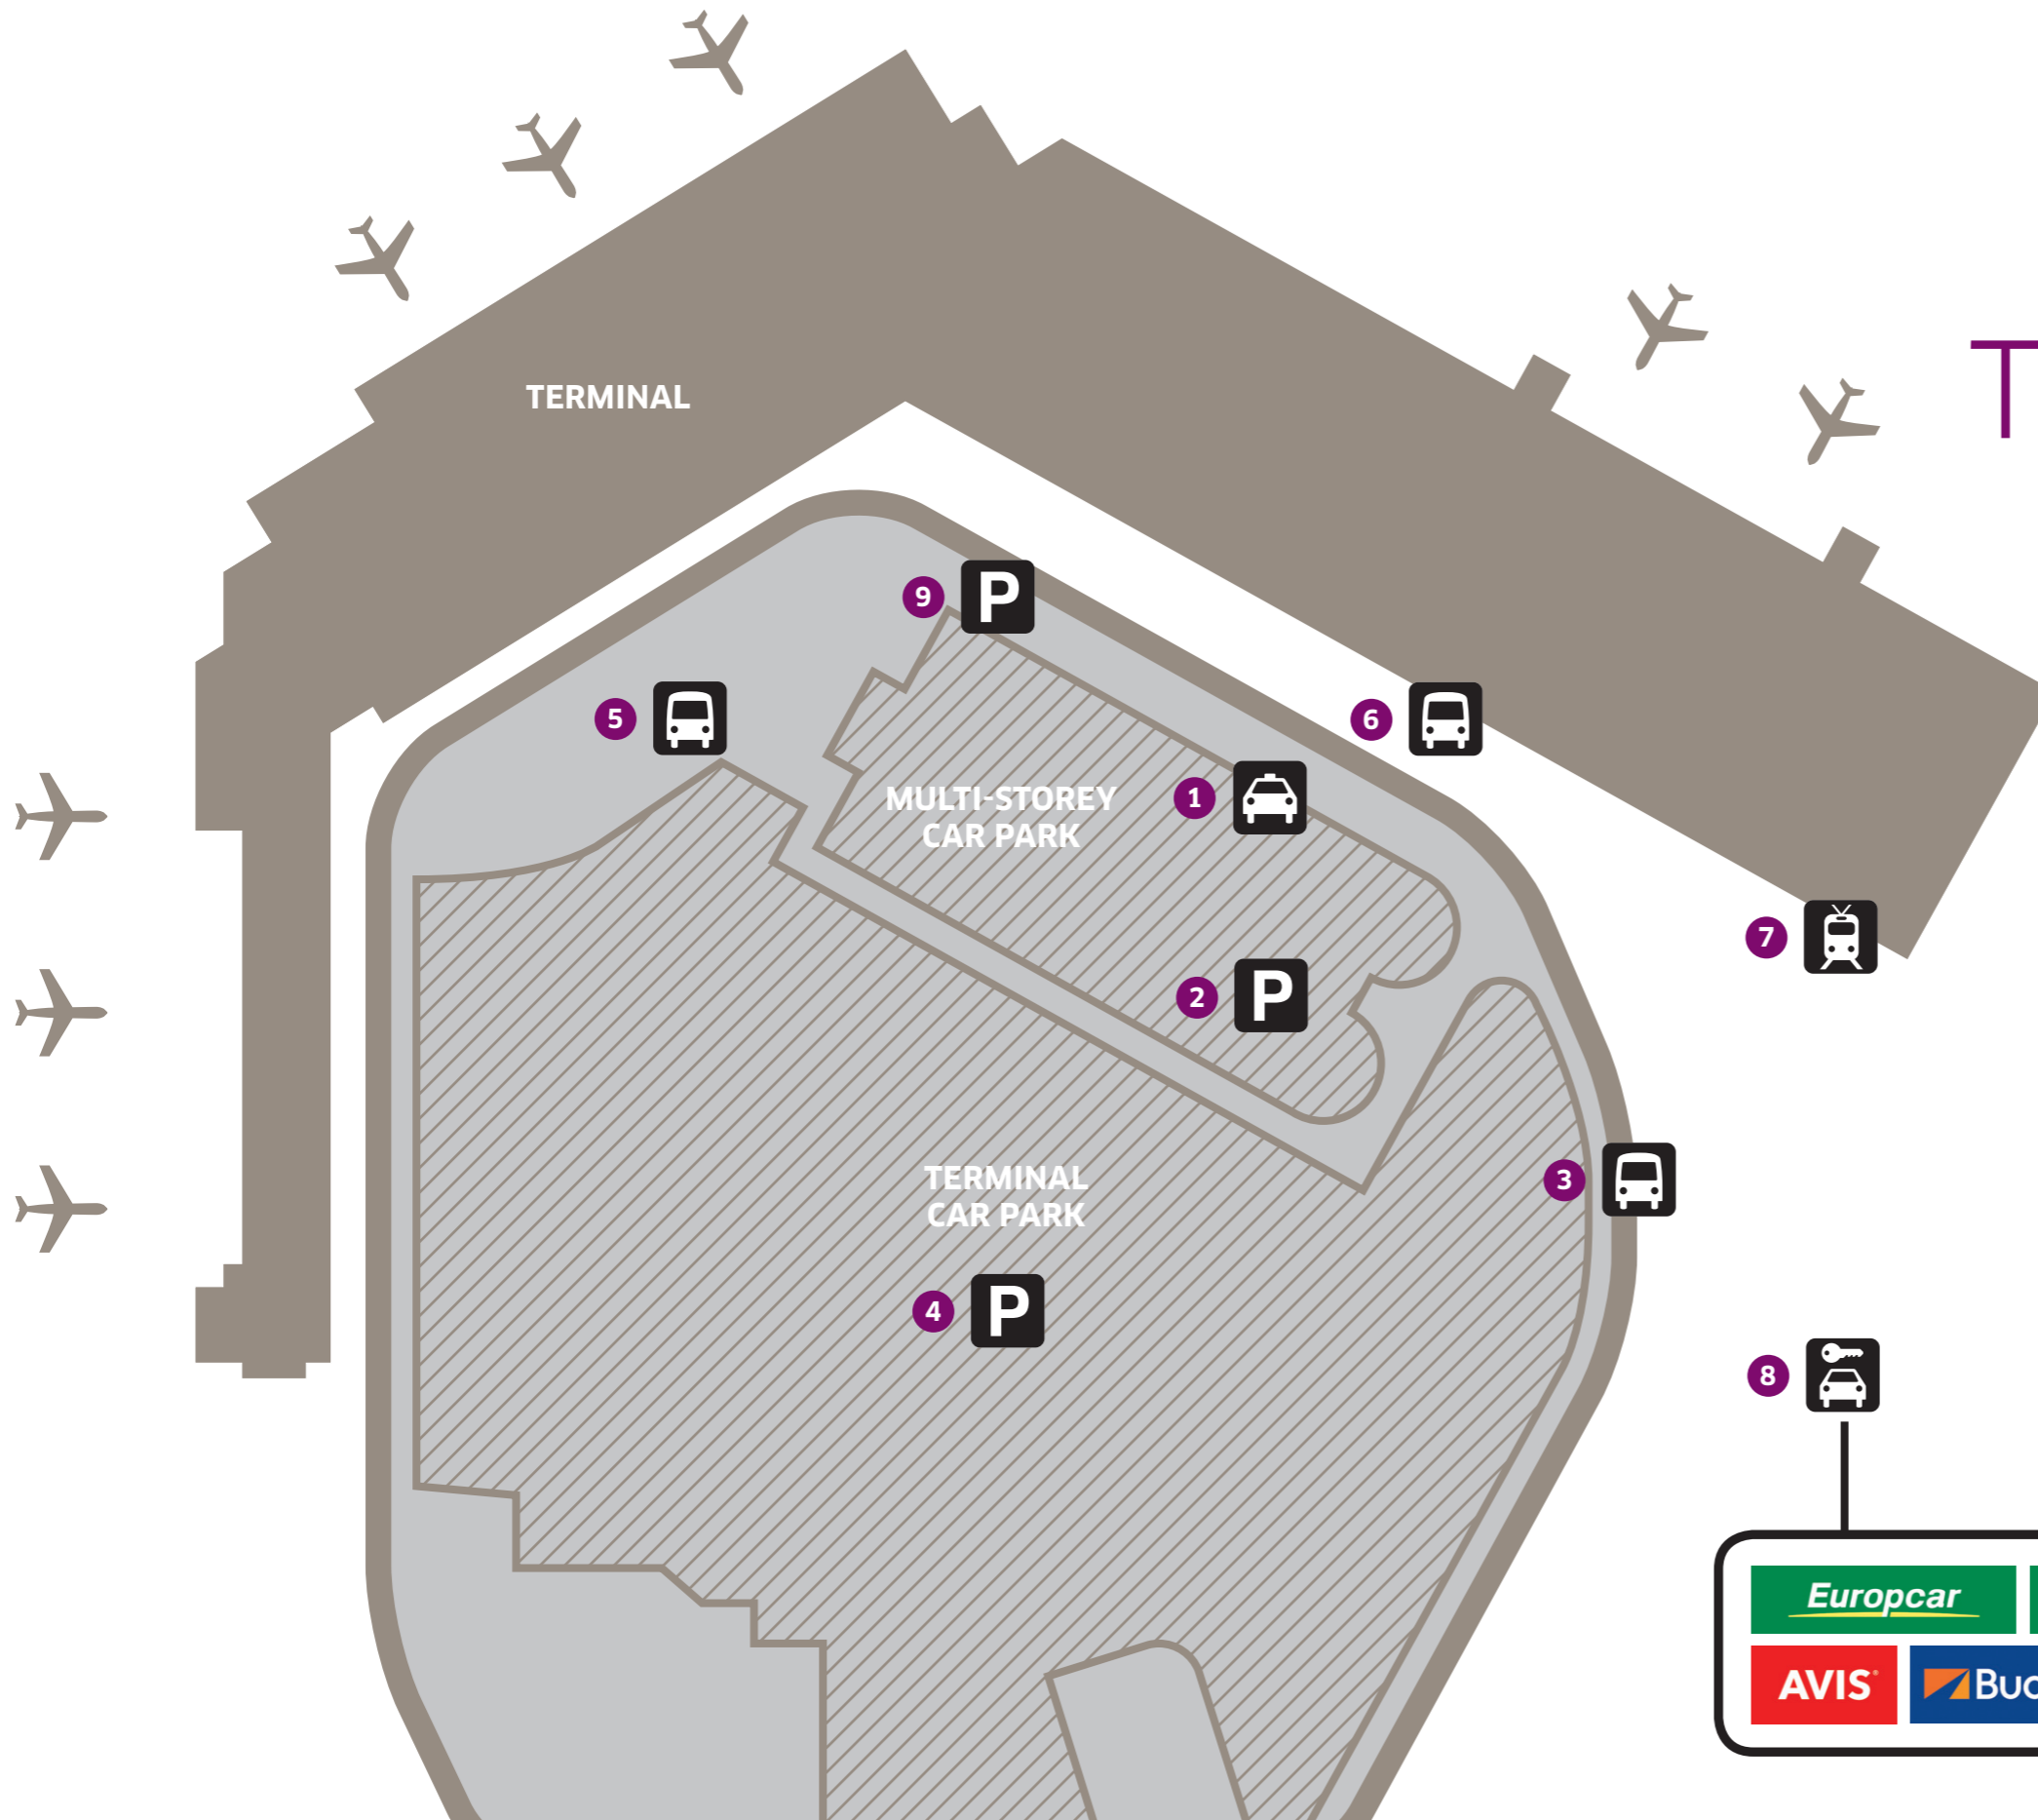

# Transport links

- 1 Taxi ranks, £1 drop off and pick up zone
- 2 Multi-storey and Fastrack car parks
- 3 Bus stands 2-12
- 4 Terminal Car Parking
- 5 Bus stands E and G  
Service 35 to Ocean Terminal  
Service 747 to Fife
- 6 Bus stands D and C  
Airlink 100 to city centre  
Citylink Air to Glasgow
- 7 Tram to city centre
- 8 Car rental centre
- 9 Valet parking

8

A collection of car rental logos including Europcar, National, Alamo, Enterprise, Avis, Budget, Hertz, SIXT, Dollar Rent a Car, and Thrifty Car Rental.