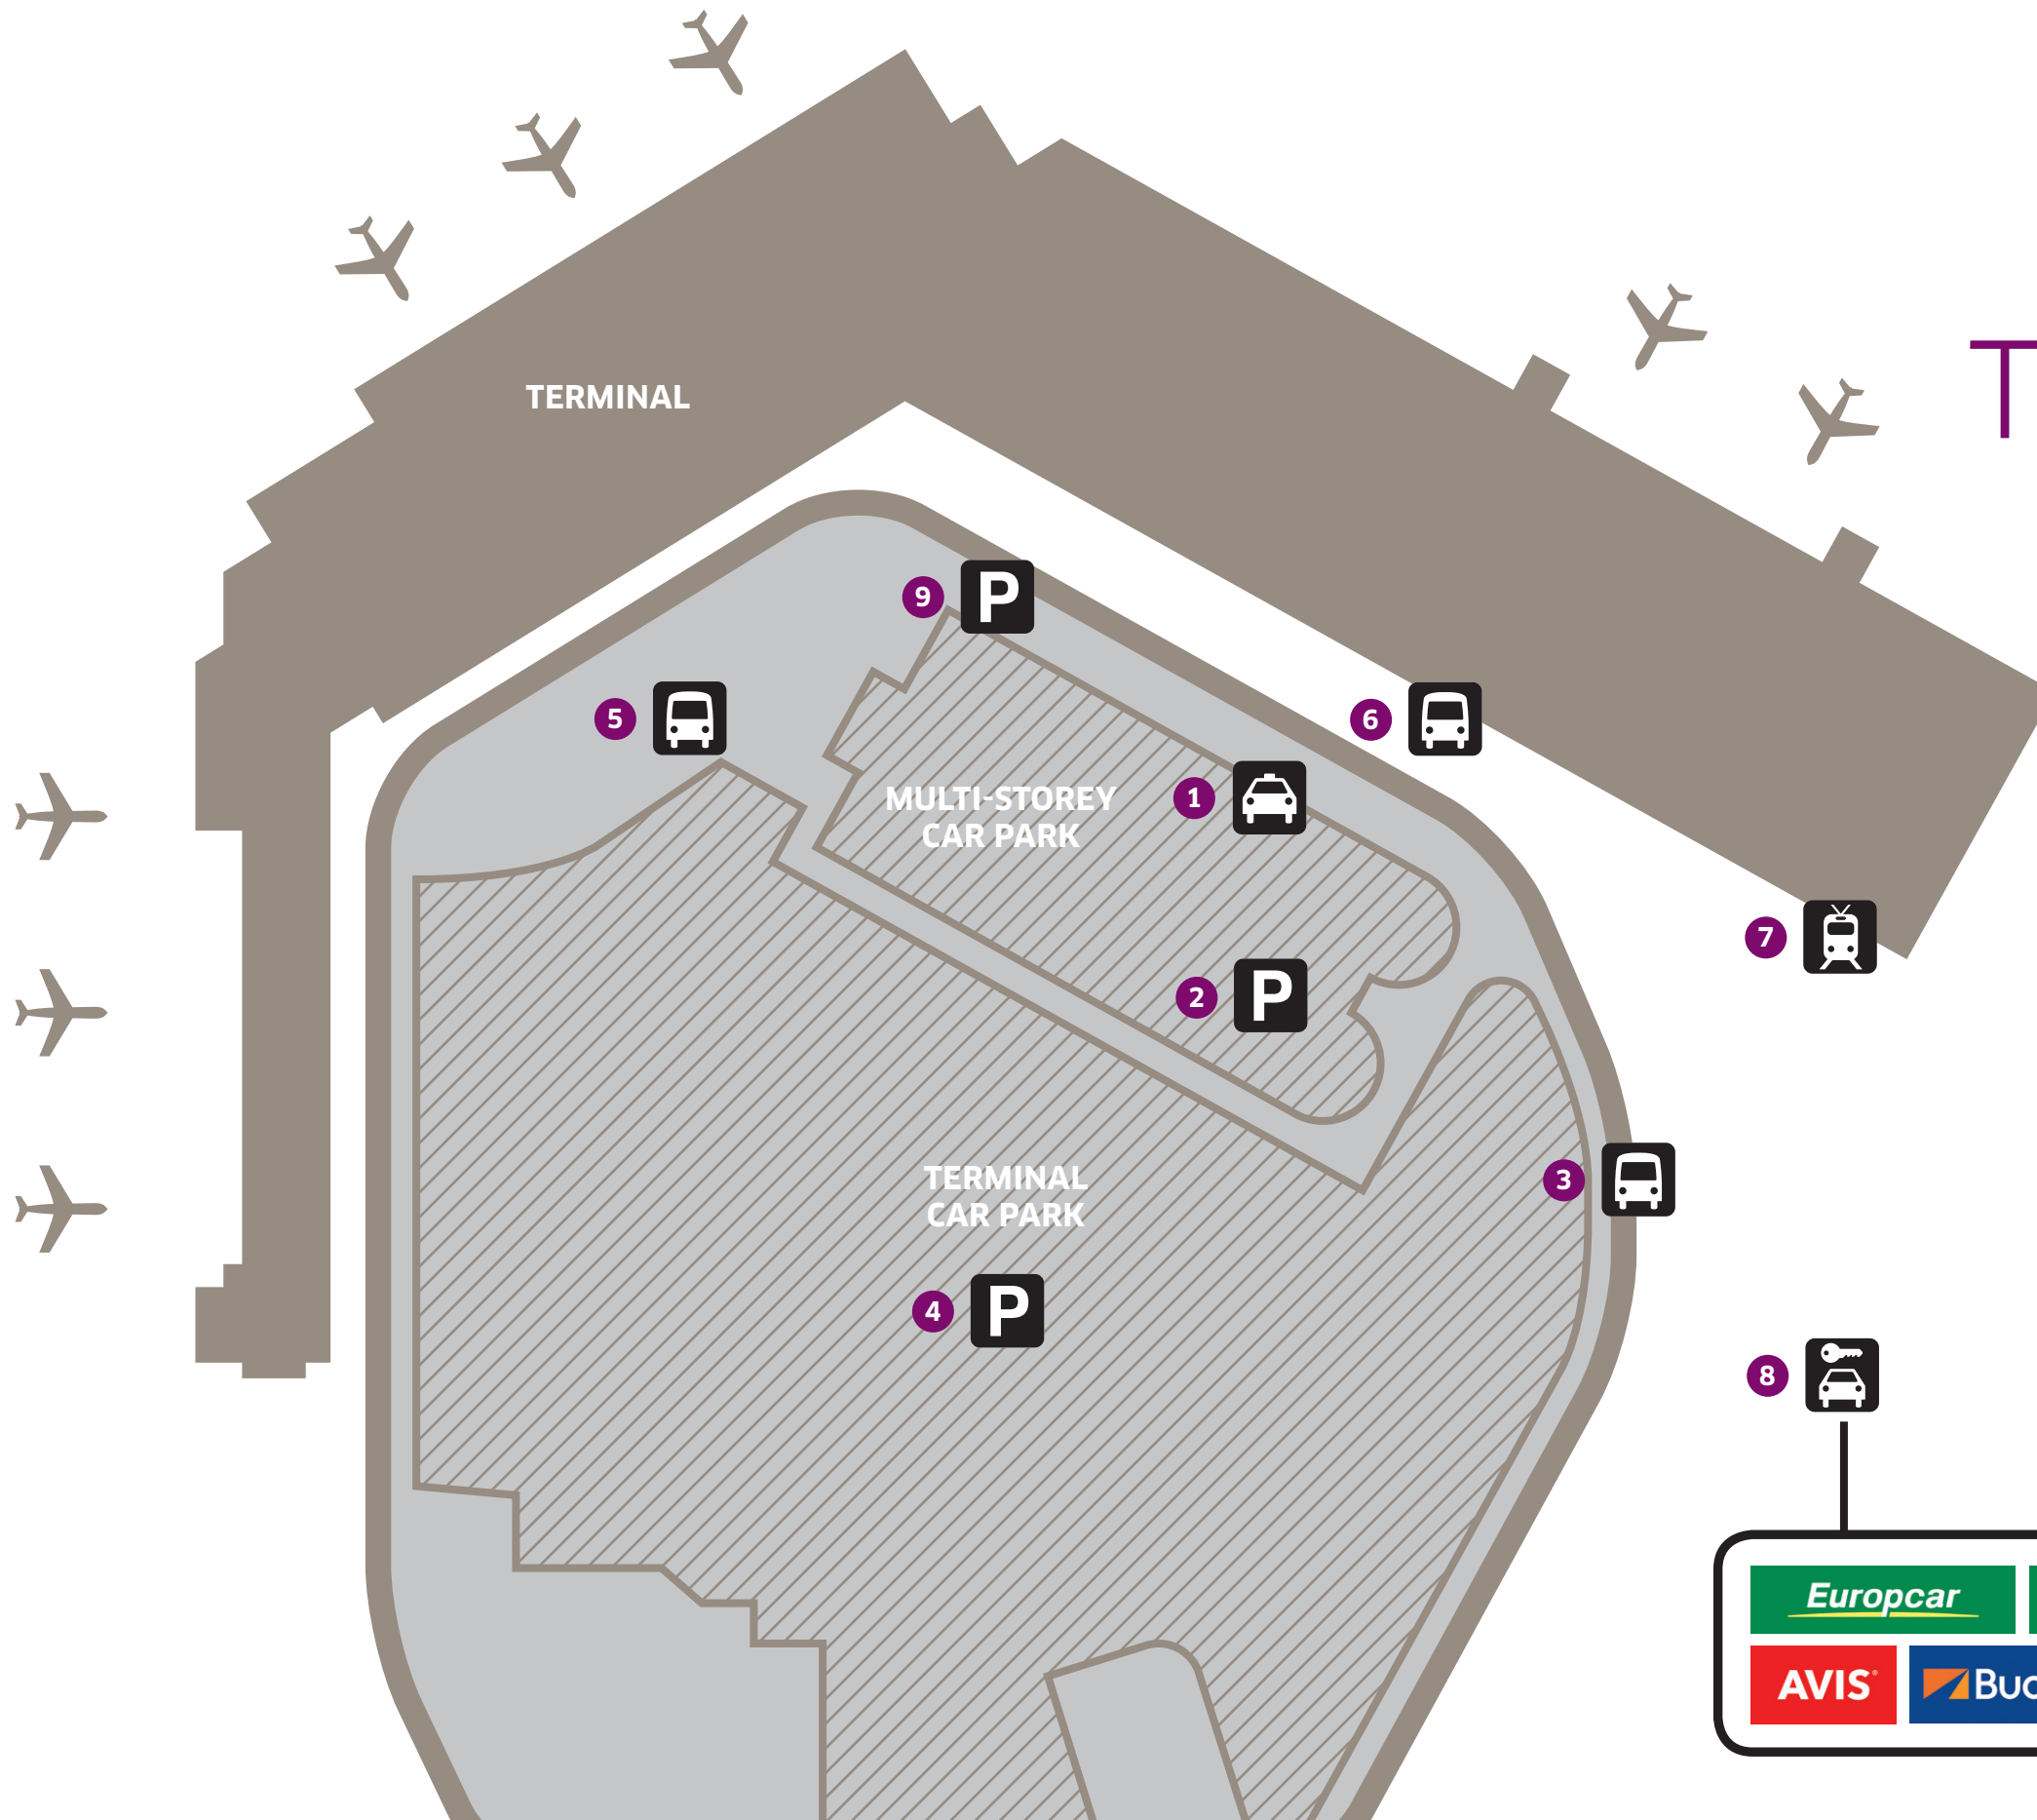

Transport links

- 1 Taxi ranks, £1 drop off and pick up zone
- 2 Multi-storey and Fastrack car parks
- 3 Bus stands 2-12
- 4 Terminal Car Parking
- 5 Bus stands E and G
Service 35 to Ocean Terminal
Service 747 to Fife
- 6 Bus stands D and C
Airlink 100 to city centre
Citylink Air to Glasgow
- 7 Tram to city centre
- 8 Car rental centre
- 9 Valet parking